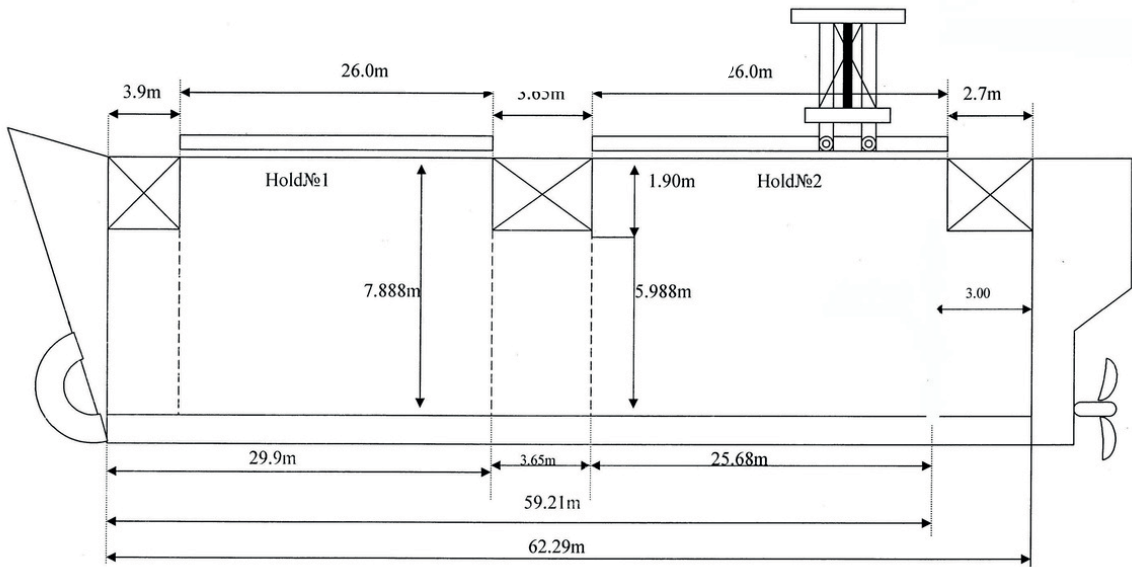

POCKET PLAN